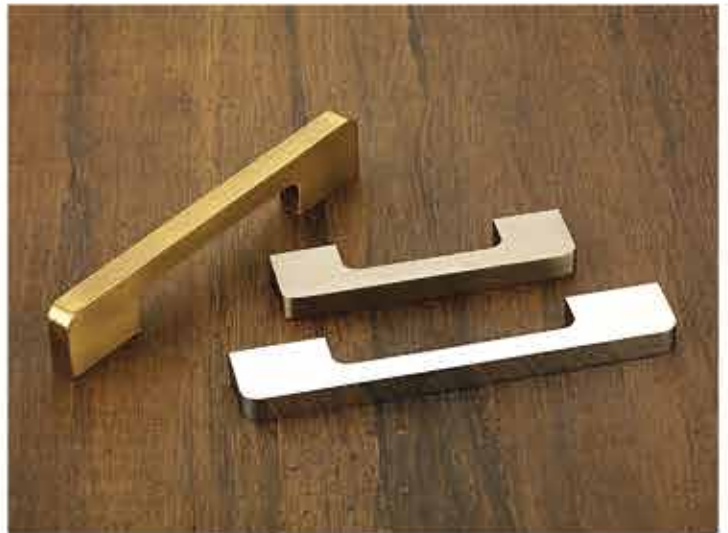

TERESA

SIZE | 96 | 160 | 224 | 288
FINISH | Ant. Brass | Chrome | Silver Brush