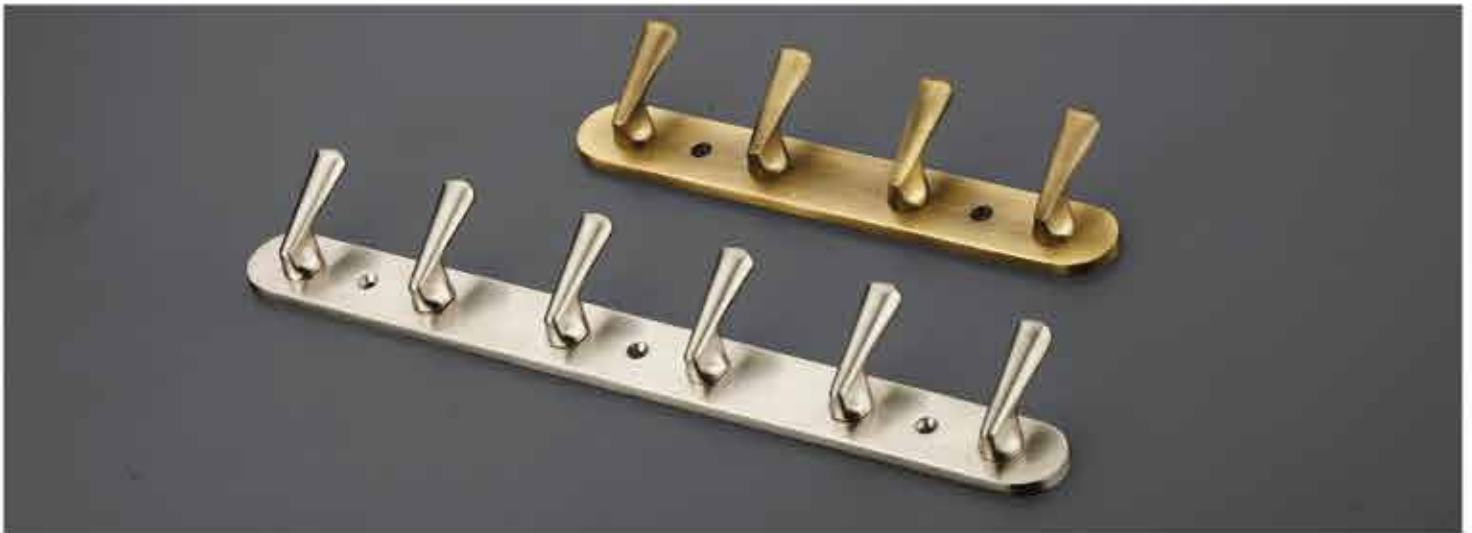

VITRA

FINISH | Ant. Brass | Chrome | Silver Brush

ALISH (BIG-SMALL)

FINISH | Silver Brush/CP | Walnut/CP

KHITTI COLLECTIONS

K475

SIZE | 3" | 4" | 5" | 6"
FINISH | Ant. Brass | Silver Brush

FLY