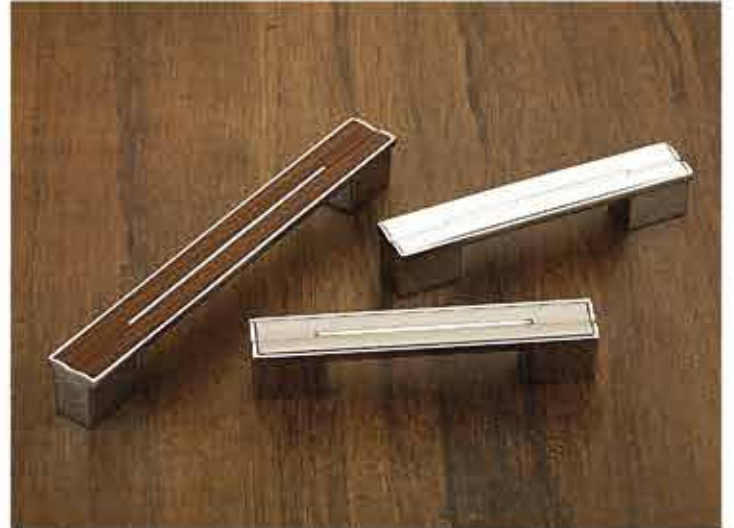

NELSON

SIZE | 96 | 160 | 224 | 288
FINISH | Qub.Walnut/CP | Silver Brush/CP | White/CP